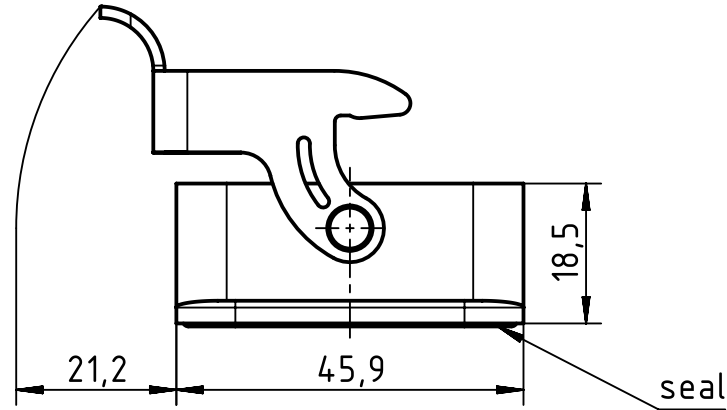

panel cut out

A-A (2:1)

	All rights reserved Department EL PD	All Dimensions in mm Original Size DIN A4		Scale 1:1	Free size tol.	Ref. Sub. TB 09 12 008 0301 v. 06.04.10			
		HARTING Electric GmbH & Co. KG D-32339 Espelkamp	Created by RULLKOETTER	Inspected by SCHNIEDER	Standardisation RUETERA	Date 2017-10-10	State Final Release	Doc-Key / ECM-Nr. 100132521/UGD/005/A 500000126301	
		Title Han Q 8/0-HBM Metal			Type TB		Number 09 12 008 0301	Rev. A	Page 1/1