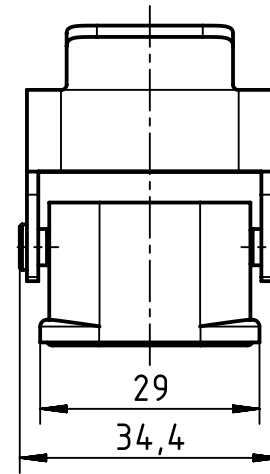

panel cut out

A-A (2:1)

	All rights reserved Department EL PD	All Dimensions in mm Original Size DIN A4		Scale 1:1	Free size tol.	Ref. Sub. TB 09 12 008 0301 v. 06.04.10			
		HARTING Electric GmbH & Co. KG D-32339 Espelkamp	Created by RULLKOETTER	Inspected by SCHNIEDER	Standardisation RUETERA	Date 2017-10-10	State Final Release	Doc-Key / ECM-Nr. 100132521/UGD/005/A 500000126301	
		Title Han Q 8/0-HBM Metal			Type TB		Number 09 12 008 0301	Rev. A	Page 1/1