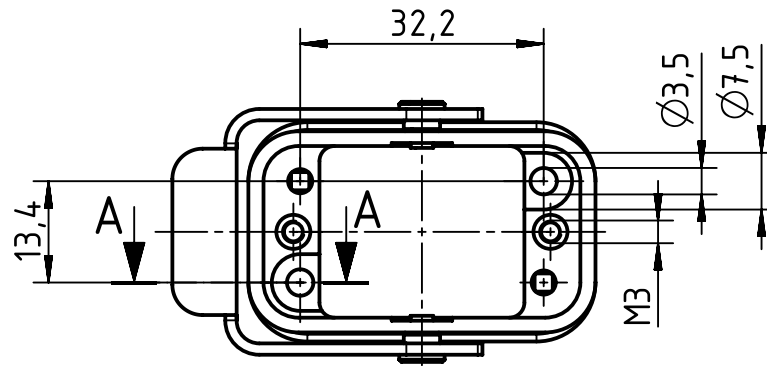

panel cut out

A-A (2:1)

	All rights reserved Department EL PD	All Dimensions in mm Original Size DIN A4		Scale 1:1	Free size tol.	Ref. Sub. TB 09 12 008 0301 v. 06.04.10			
		HARTING Electric GmbH & Co. KG D-32339 Espelkamp	Created by RULLKOETTER	Inspected by SCHNIEDER	Standardisation RUETERA	Date 2017-10-10	State Final Release	Doc-Key / ECM-Nr. 100132521/UGD/005/A 500000126301	
		Title Han Q 8/0-HBM Metal			Type TB		Number 09 12 008 0301	Rev. A	Page 1/1