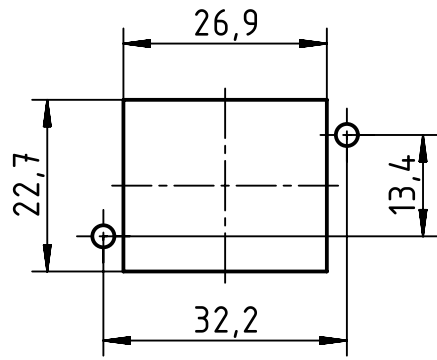

panel cut out

A-A (2:1)

	All rights reserved Department EL PD	All Dimensions in mm Original Size DIN A4		Scale 1:1	Free size tol.	Ref. Sub. TB 09 12 008 0301 v. 06.04.10			
		HARTING Electric GmbH & Co. KG D-32339 Espelkamp	Created by RULLKOETTER	Inspected by SCHNIEDER	Standardisation RUETERA	Date 2017-10-10	State Final Release	Doc-Key / ECM-Nr. 100132521/UGD/005/A 500000126301	
		Title Han Q 8/0-HBM Metal			Type TB		Number 09 12 008 0301	Rev. A	Page 1/1