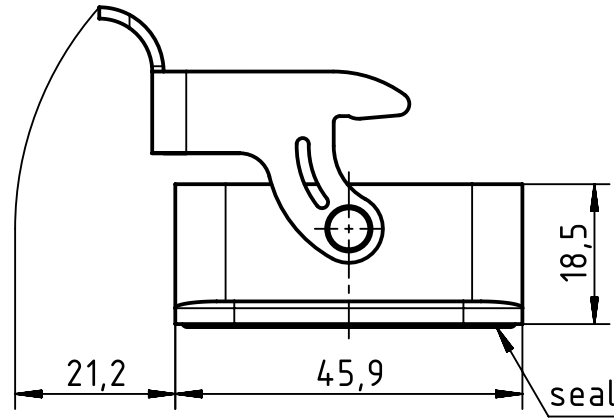

panel cut out

A-A (2:1)

	All rights reserved Department EL PD	All Dimensions in mm Original Size DIN A4		Scale 1:1	Free size tol.	Ref.
		HARTING Electric GmbH & Co. KG D-32339 Espelkamp	Created by RULLKOETTER	Inspected by SCHNIEDER	Standardisation RUETERA	Date 2017-10-10
Title Han Q 8/0-agg vernickelt						Doc-Key / ECM-Nr. 100085942/UGD/004/A 500000126301
Type TB				Number 09 12 008 0303		Rev. A
						Page 1/1