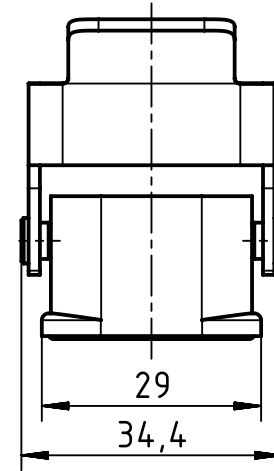

panel cut out

A-A (2:1)

	All rights reserved Department EL PD	All Dimensions in mm Original Size DIN A4		Scale 1:1	Free size tol.	Ref.
		HARTING Electric GmbH & Co. KG D-32339 Espelkamp	Created by RULLKOETTER	Inspected by SCHNIEDER	Standardisation RUETERA	Date 2017-10-10
Title Han Q 8/0-agg vernickelt						Doc-Key / ECM-Nr. 100085942/UGD/004/A 500000126301
Type TB				Number 09 12 008 0303		Rev. A
						Page 1/1