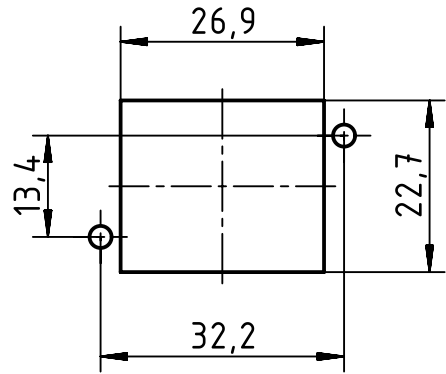

panel cut out

A-A (2:1)

	All rights reserved Department EL PD	All Dimensions in mm Original Size DIN A4		Scale 1:1	Free size tol.	Ref.
		HARTING Electric GmbH & Co. KG D-32339 Espelkamp	Created by RULLKOETTER	Inspected by SCHNIEDER	Standardisation RUETERA	Date 2017-10-10
Title Han Q 8/0-agg vernickelt						Doc-Key / ECM-Nr. 100085942/UGD/004/A 500000126301
Type TB				Number 09 12 008 0303		Rev. A
						Page 1/1