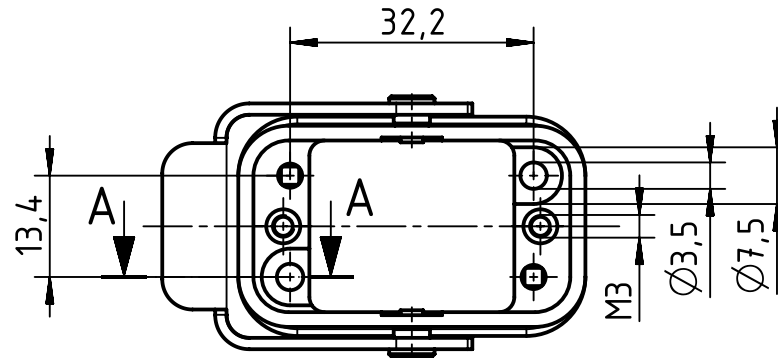

panel cut out

A-A (2:1)

	All rights reserved Department EL PD	All Dimensions in mm Original Size DIN A4		Scale 1:1	Free size tol.	Ref.
		HARTING Electric GmbH & Co. KG D-32339 Espelkamp	Created by RULLKOETTER	Inspected by SCHNIEDER	Standardisation RUETERA	Date 2017-10-10
Title Han Q 8/0-agg vernickelt						Doc-Key / ECM-Nr. 100085942/UGD/004/A 500000126301
Type TB				Number 09 12 008 0303		Rev. A
						Page 1/1